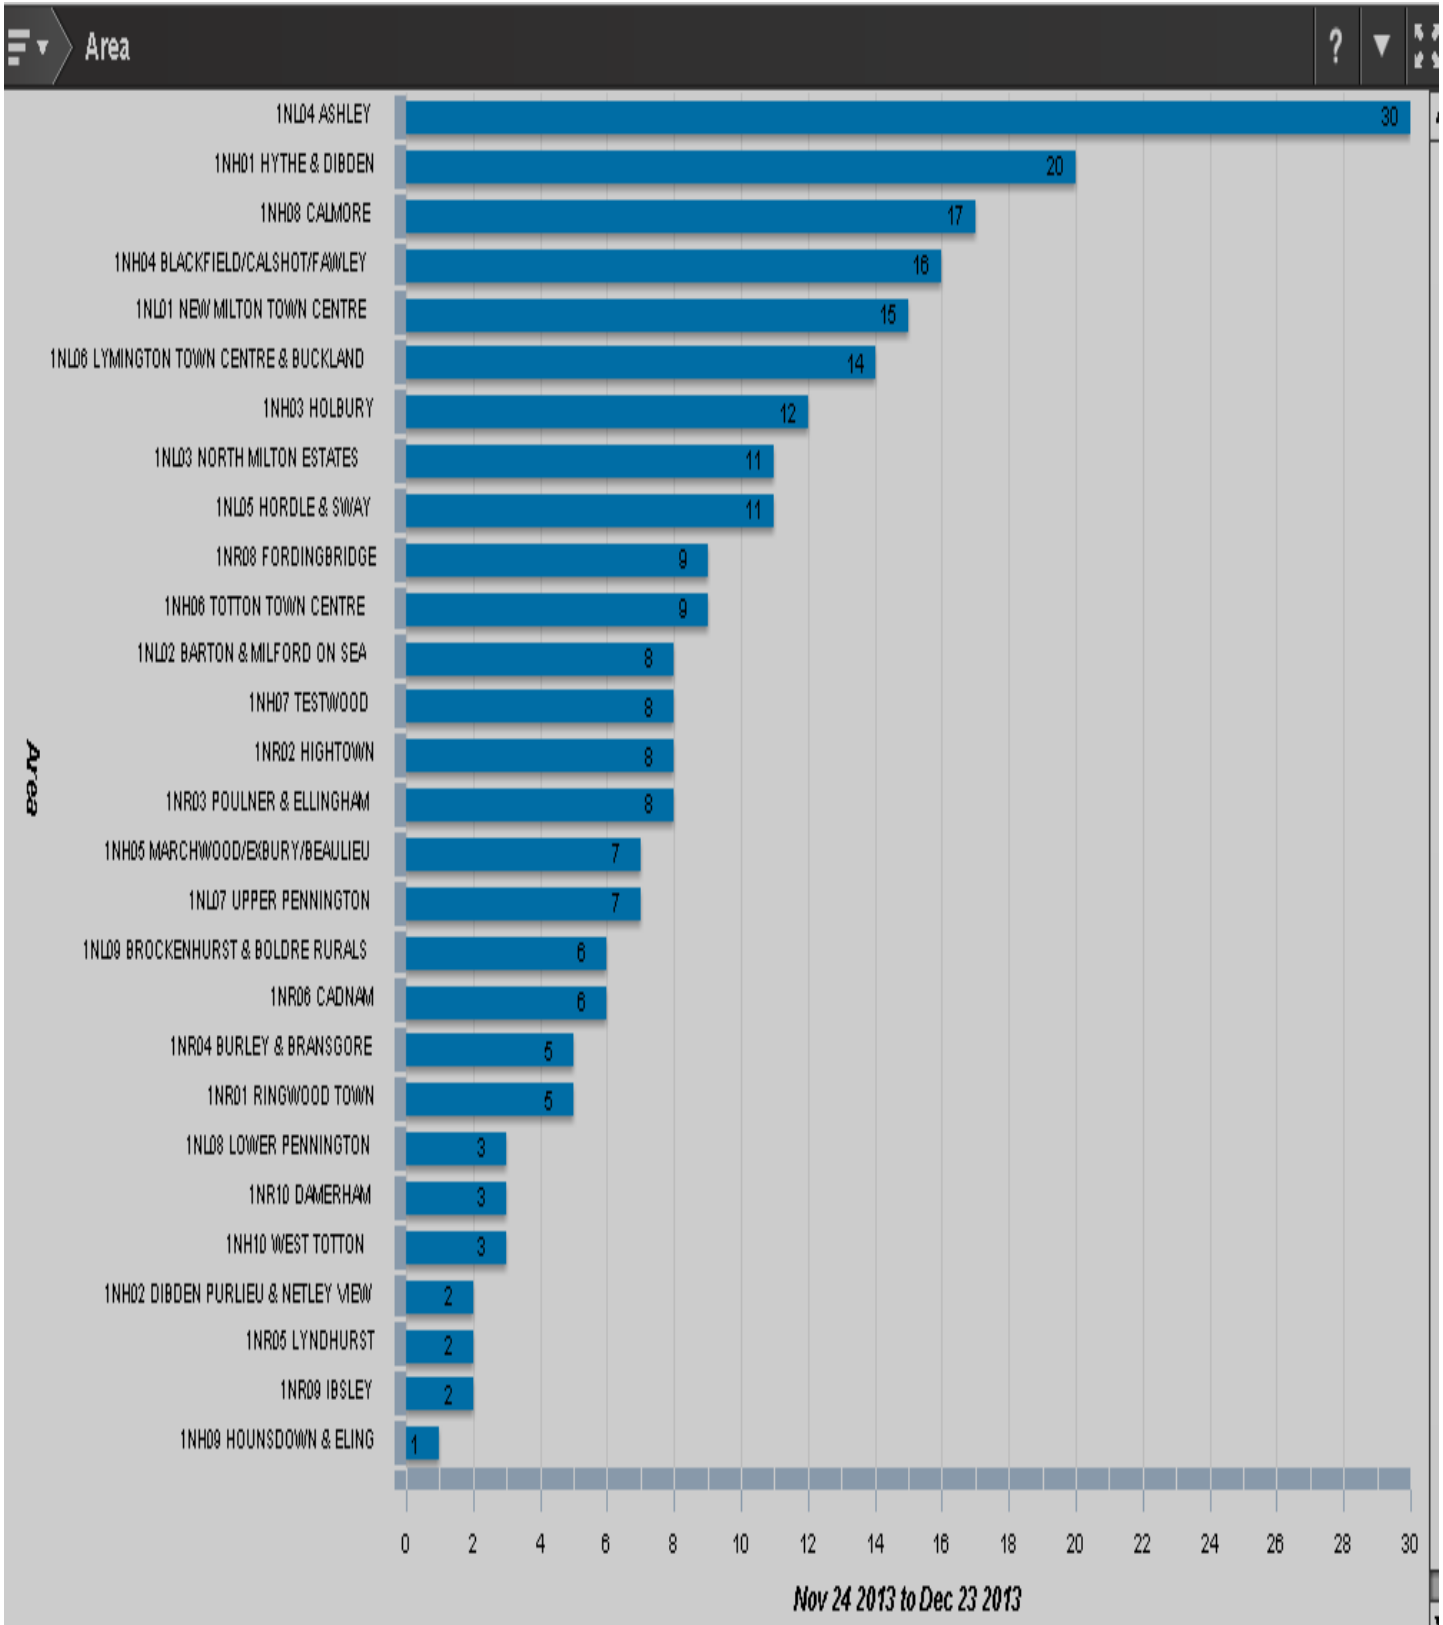

More information about phone scams can be found at www.thinkjessica.com

New Forest North Sector- Last 7 Days

New Forest East Sector- Last 7 Days

New Forest South Sector- Last 7 Days

Recorded Incidents of ASB last 7 Days by Area

Recorded Incidents of ASB in Last 30 Days by Area

Recorded Incidents of Damage in Last 30 days by Area

Recorded Incidents of Theft, Burglary or Robbery in Last 7 Days

Recorded Incidents of Theft, Burglary or Robbery in the Last 30 days