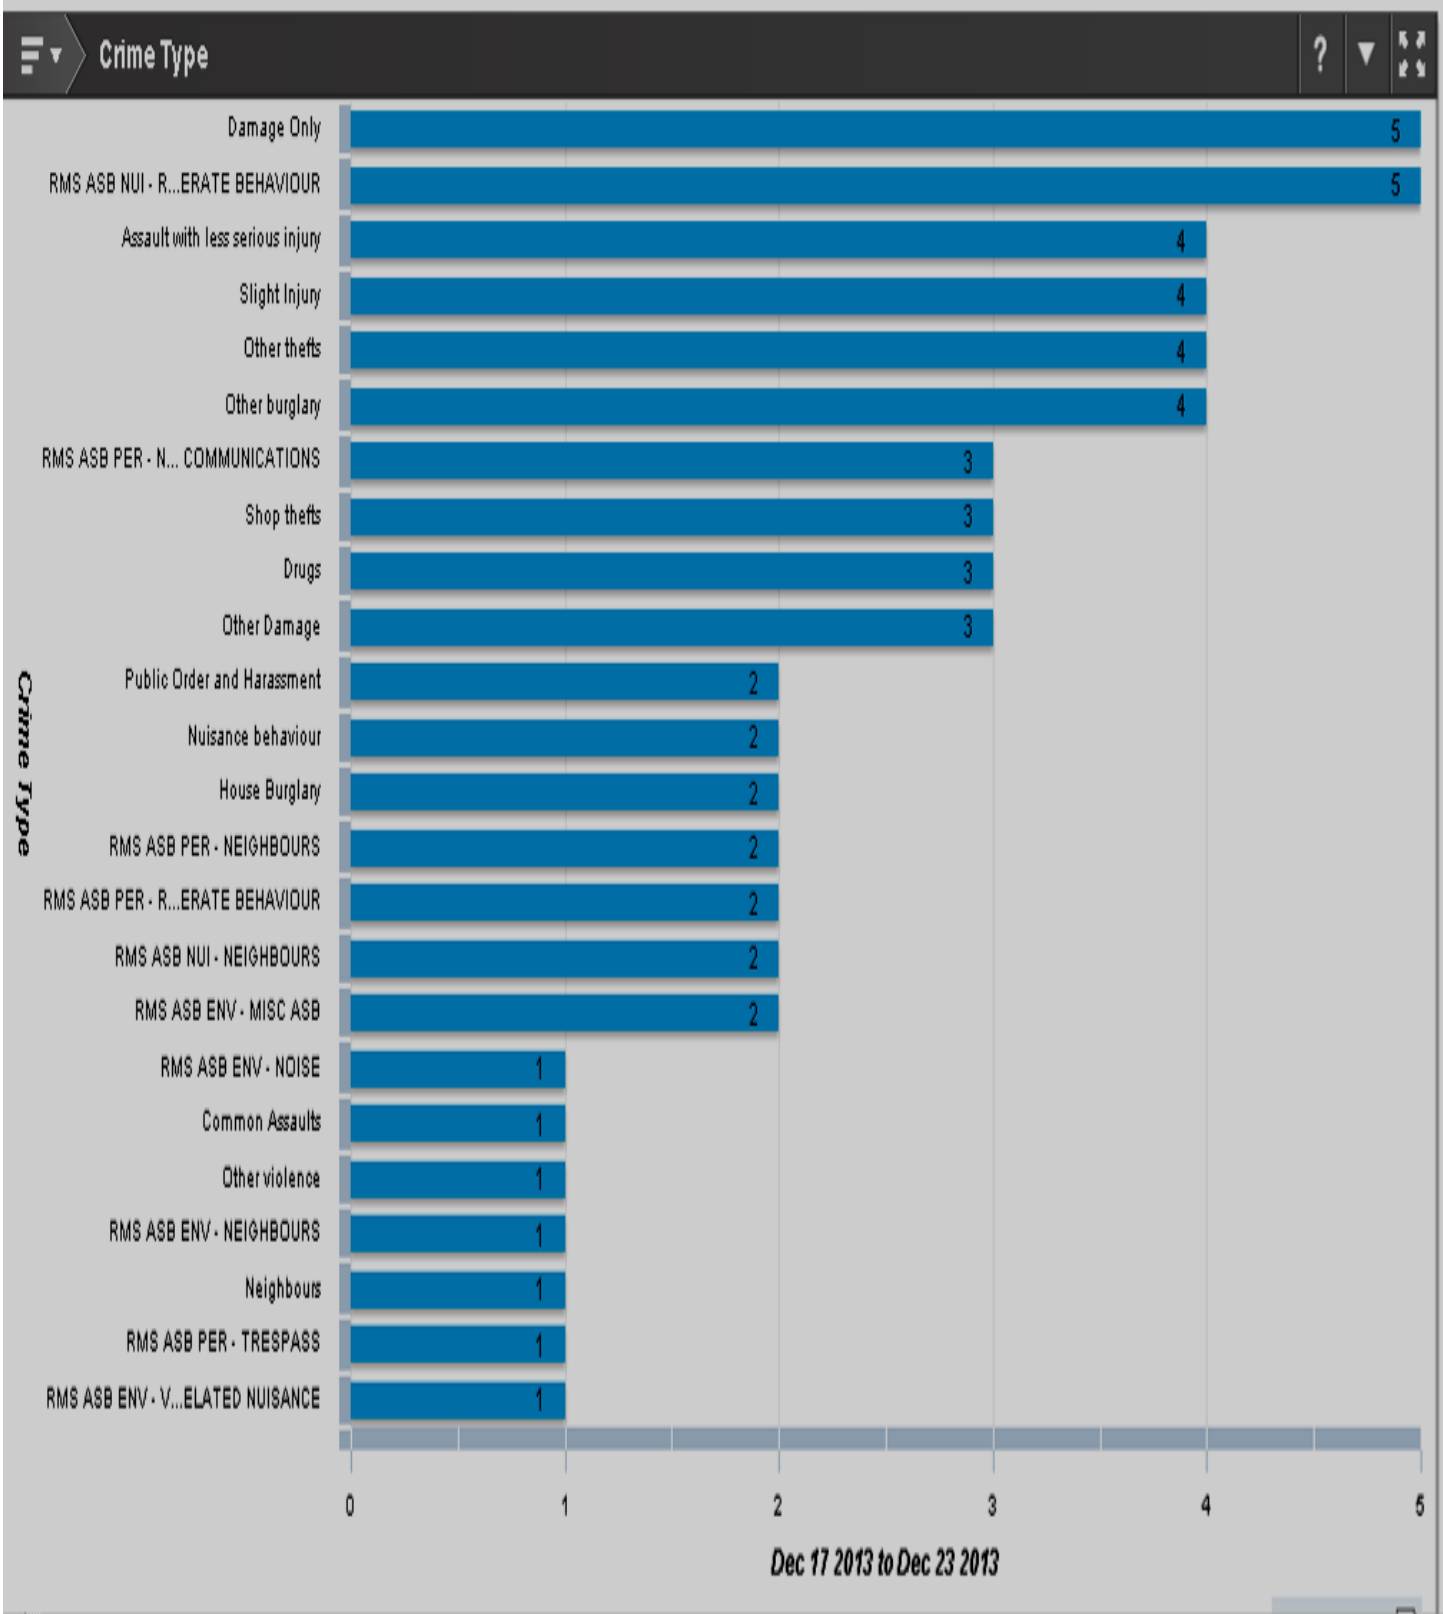

More information about phone scams can be found at www.thinkjessica.com

New Forest North Sector- Last 7 Days

New Forest East Sector- Last 7 Days

New Forest South Sector- Last 7 Days

Recorded Incidents of ASB last 7 Days by Area

Recorded Incidents of ASB in Last 30 Days by Area

Recorded Incidents of Damage in Last 30 days by Area

Recorded Incidents of Theft, Burglary or Robbery in Last 7 Days

Recorded Incidents of Theft, Burglary or Robbery in the Last 30 days