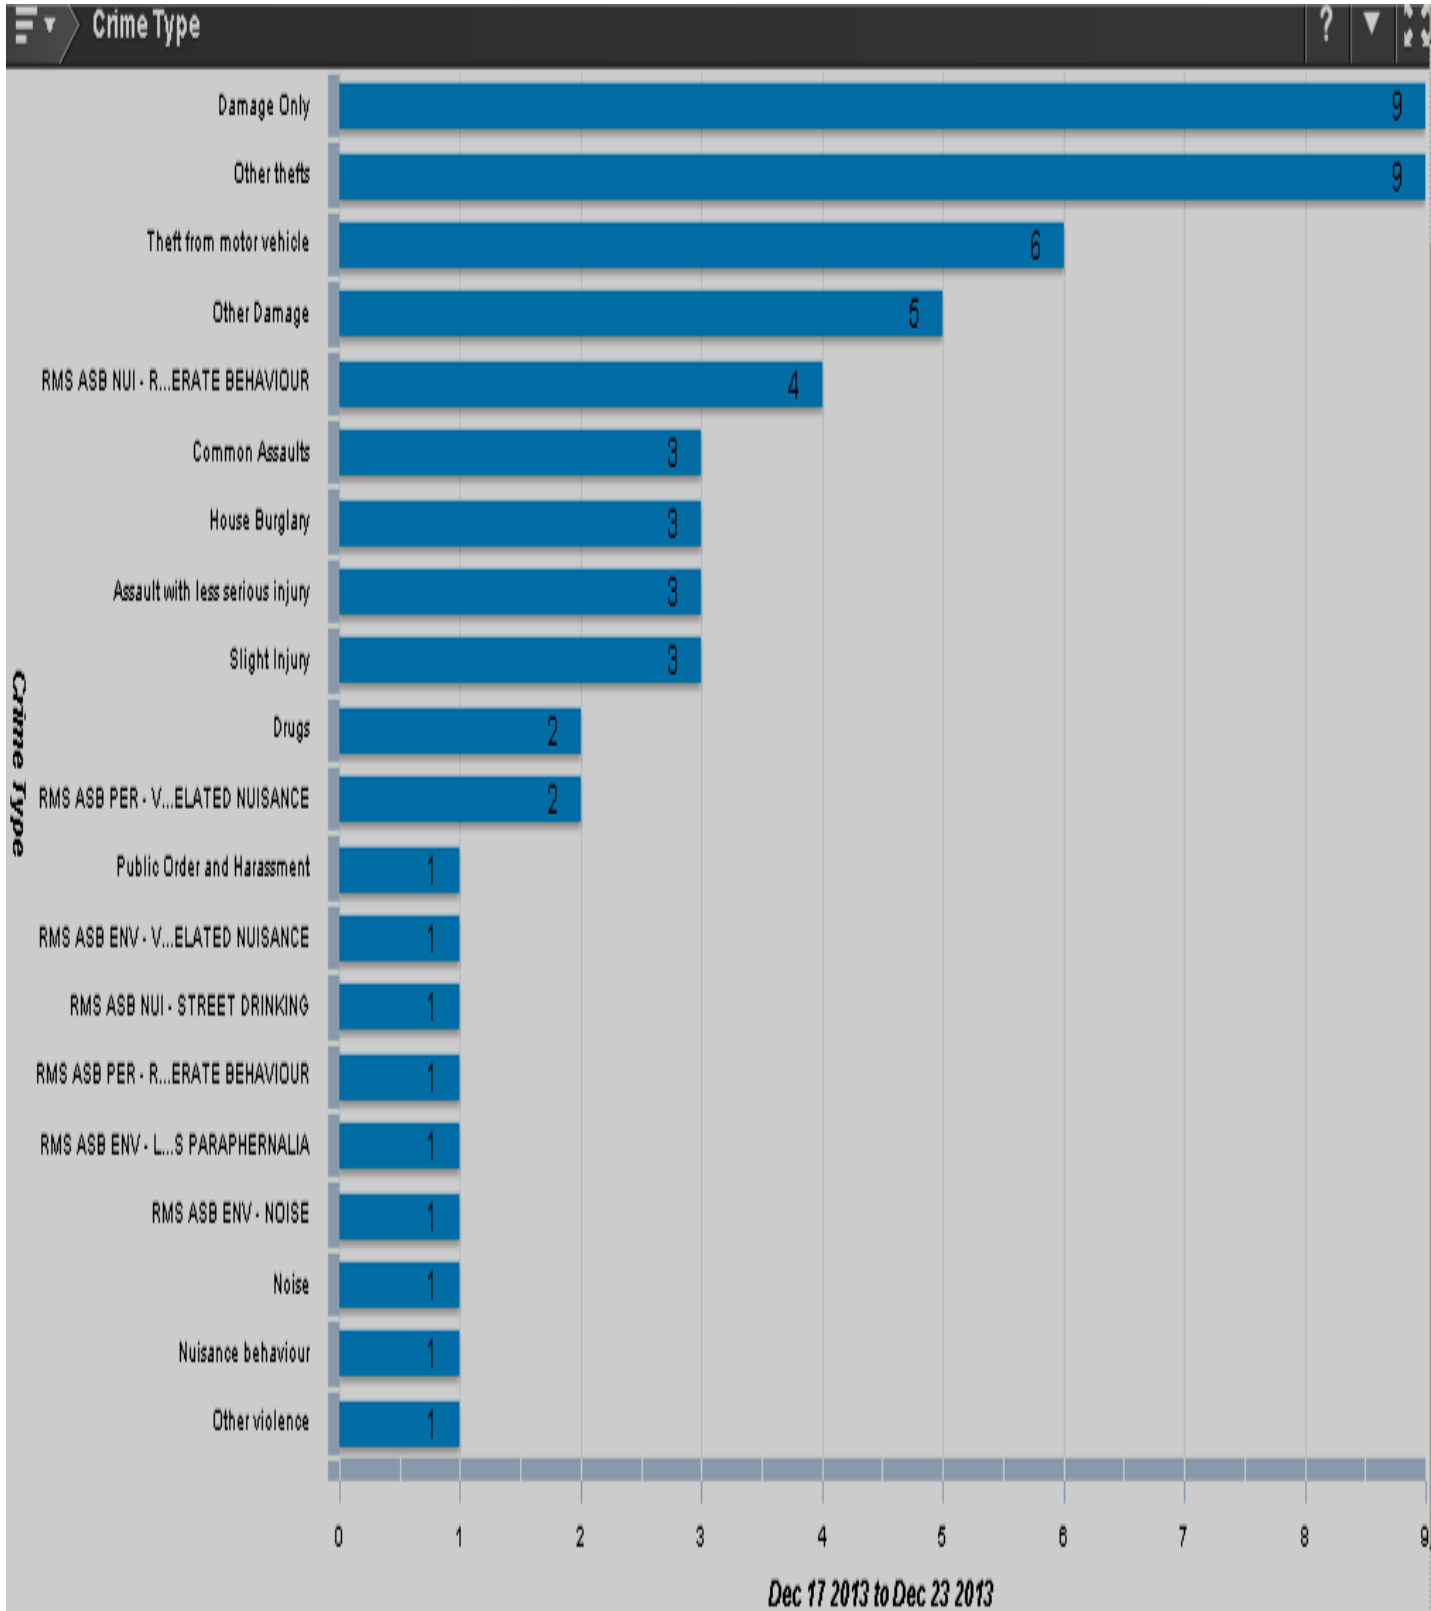

The other incidents happened in Lyndhurst, Shirley and Portswood in Southampton and Eastleigh.

In each of the other cases the victims became suspicious and refused to hand over the details without carrying out further checks, and the caller quickly hung up.

More information about phone scams can be found at www.thinkjessica.com

New Forest North Sector- Last 7 Days

New Forest East Sector- Last 7 Days

New Forest South Sector- Last 7 Days

Recorded Incidents of ASB last 7 Days by Area