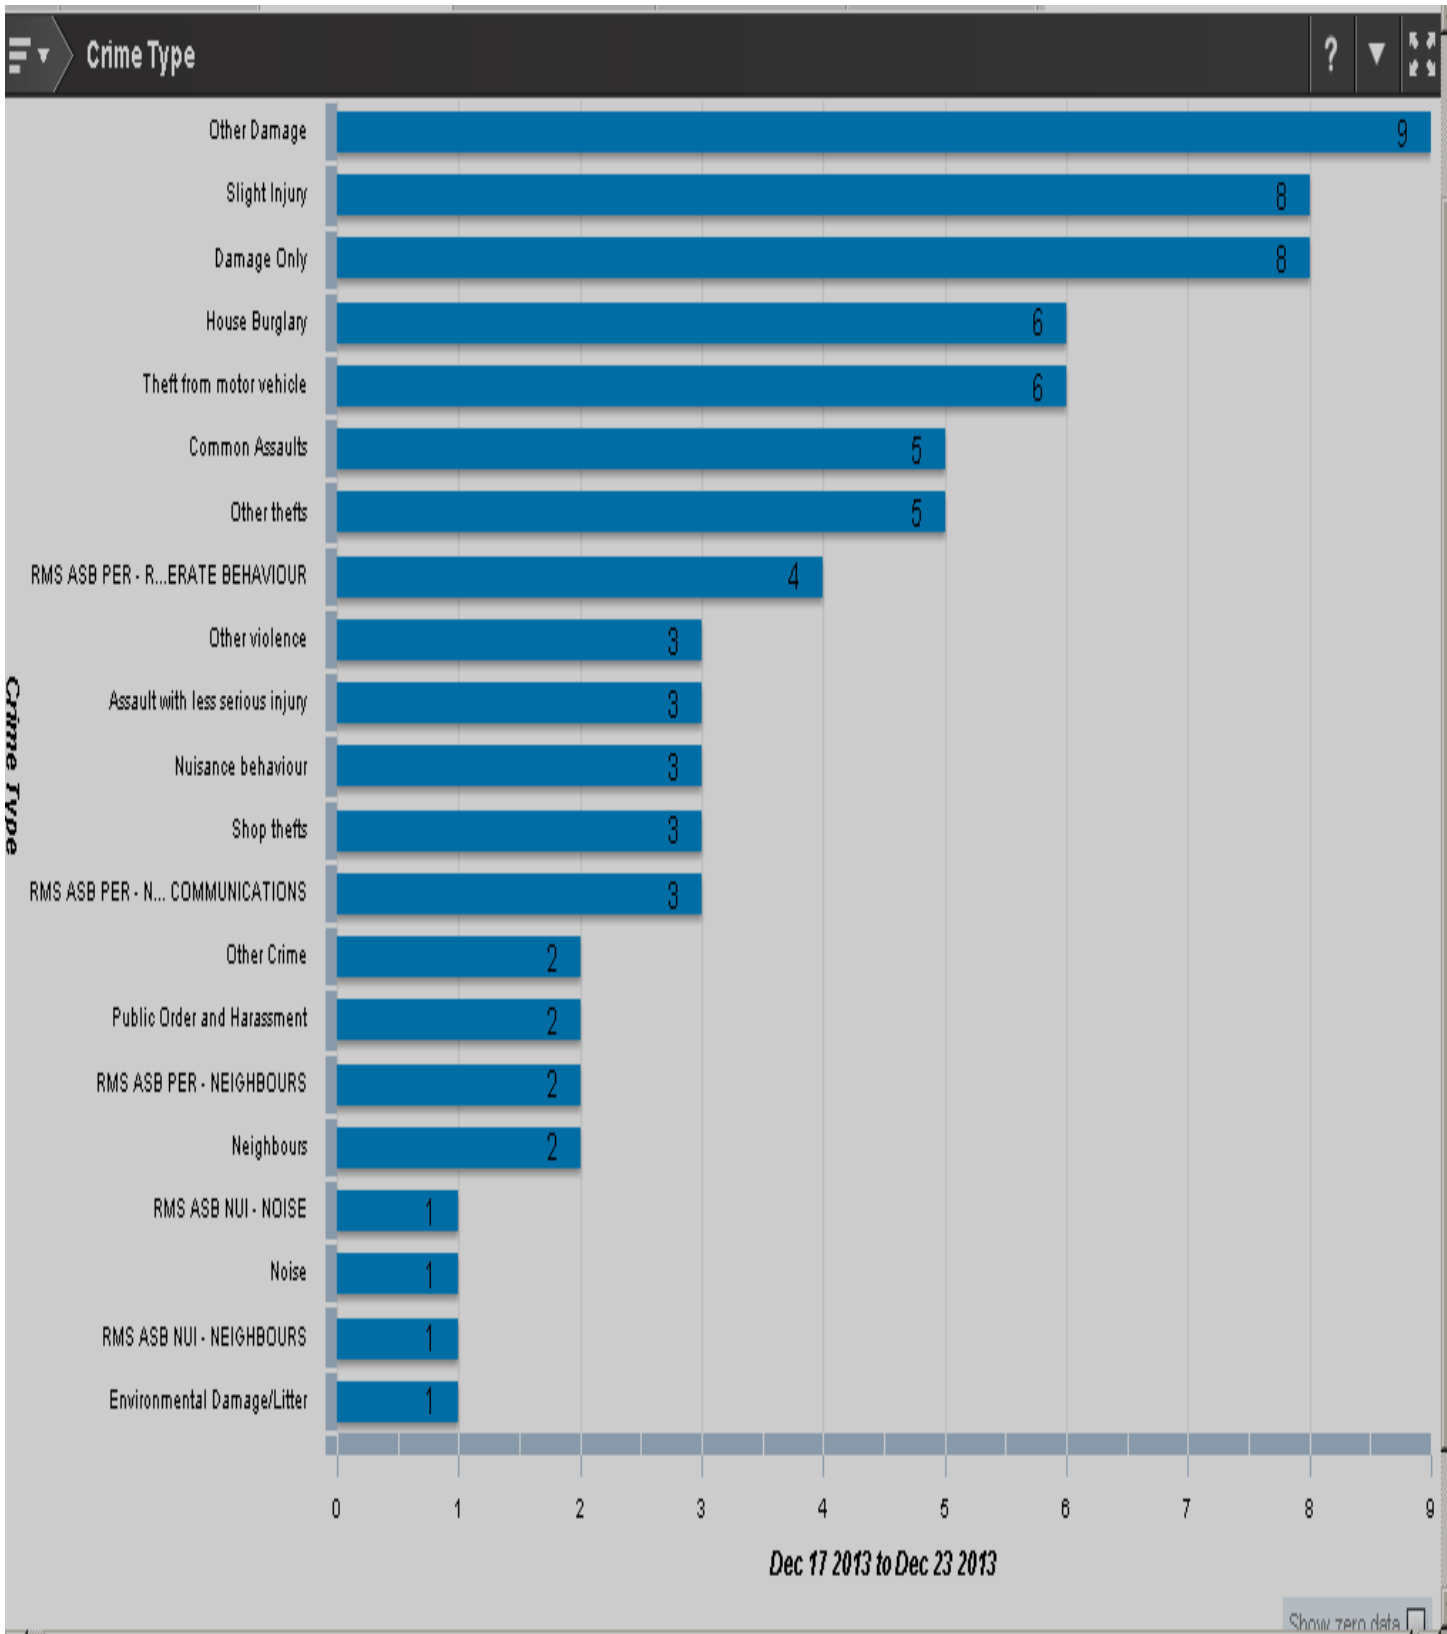

The other incidents happened in Lyndhurst, Shirley and Portswood in Southampton and Eastleigh.

In each of the other cases the victims became suspicious and refused to hand over the details without carrying out further checks, and the caller quickly hung up.

More information about phone scams can be found at www.thinkjessica.com

New Forest North Sector- Last 7 Days

New Forest East Sector- Last 7 Days

New Forest South Sector- Last 7 Days

Recorded Incidents of ASB last 7 Days by Area