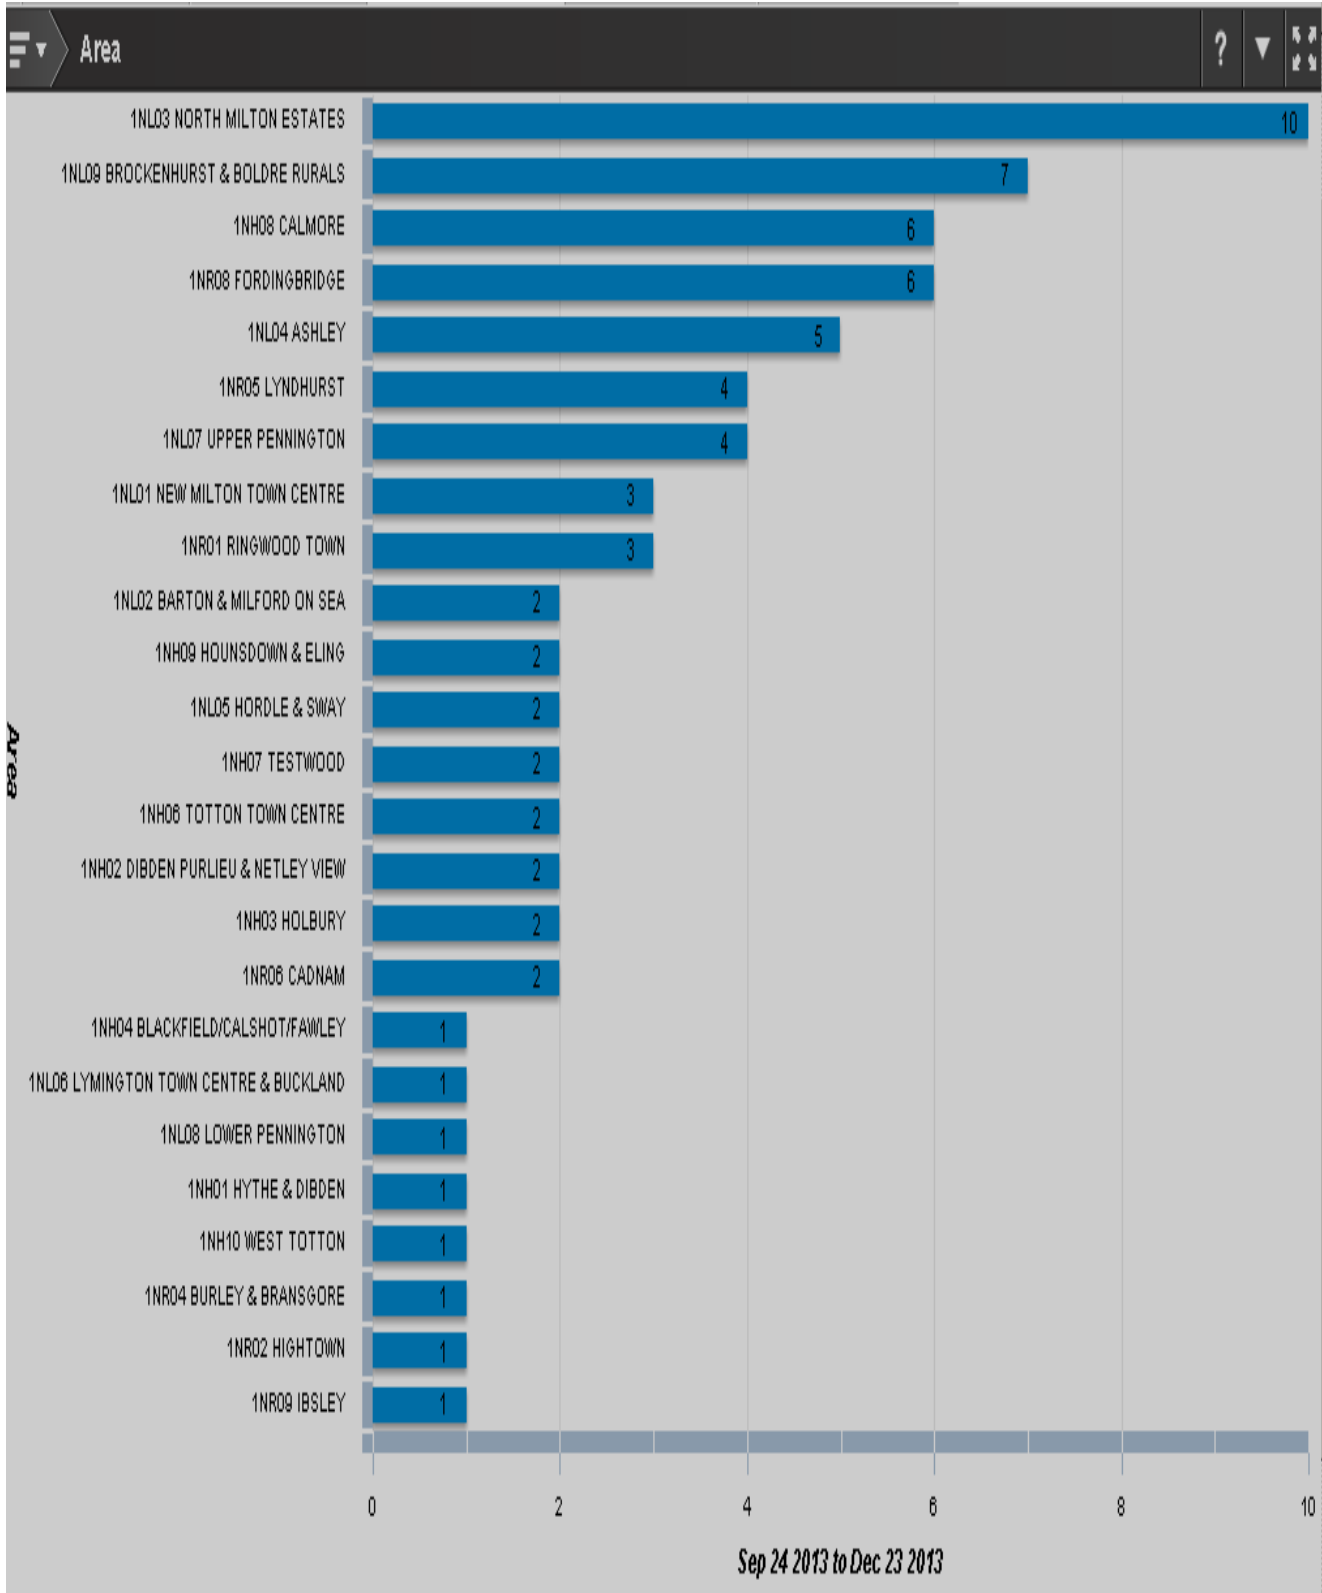

More information about phone scams can be found at www.thinkjessica.com

New Forest North Sector- Last 7 Days

New Forest East Sector- Last 7 Days

New Forest South Sector- Last 7 Days

Recorded Incidents of ASB last 7 Days by Area

Recorded Incidents of ASB in Last 30 Days by Area

Recorded Incidents of Damage in Last 30 days by Area

Recorded Incidents of Theft, Burglary or Robbery in Last 7 Days

Recorded Incidents of Theft, Burglary or Robbery in the Last 30 days

Recorded Incidents of Vehicle Crime (Theft From & Theft of Motor Vehicle) in Last 30 Days

Road Traffic Incidents(RTI's) Last 30 Days

Recorded Drug Incidents in The Last 3 Months

COUNTRY WATCH

Western Weekly: