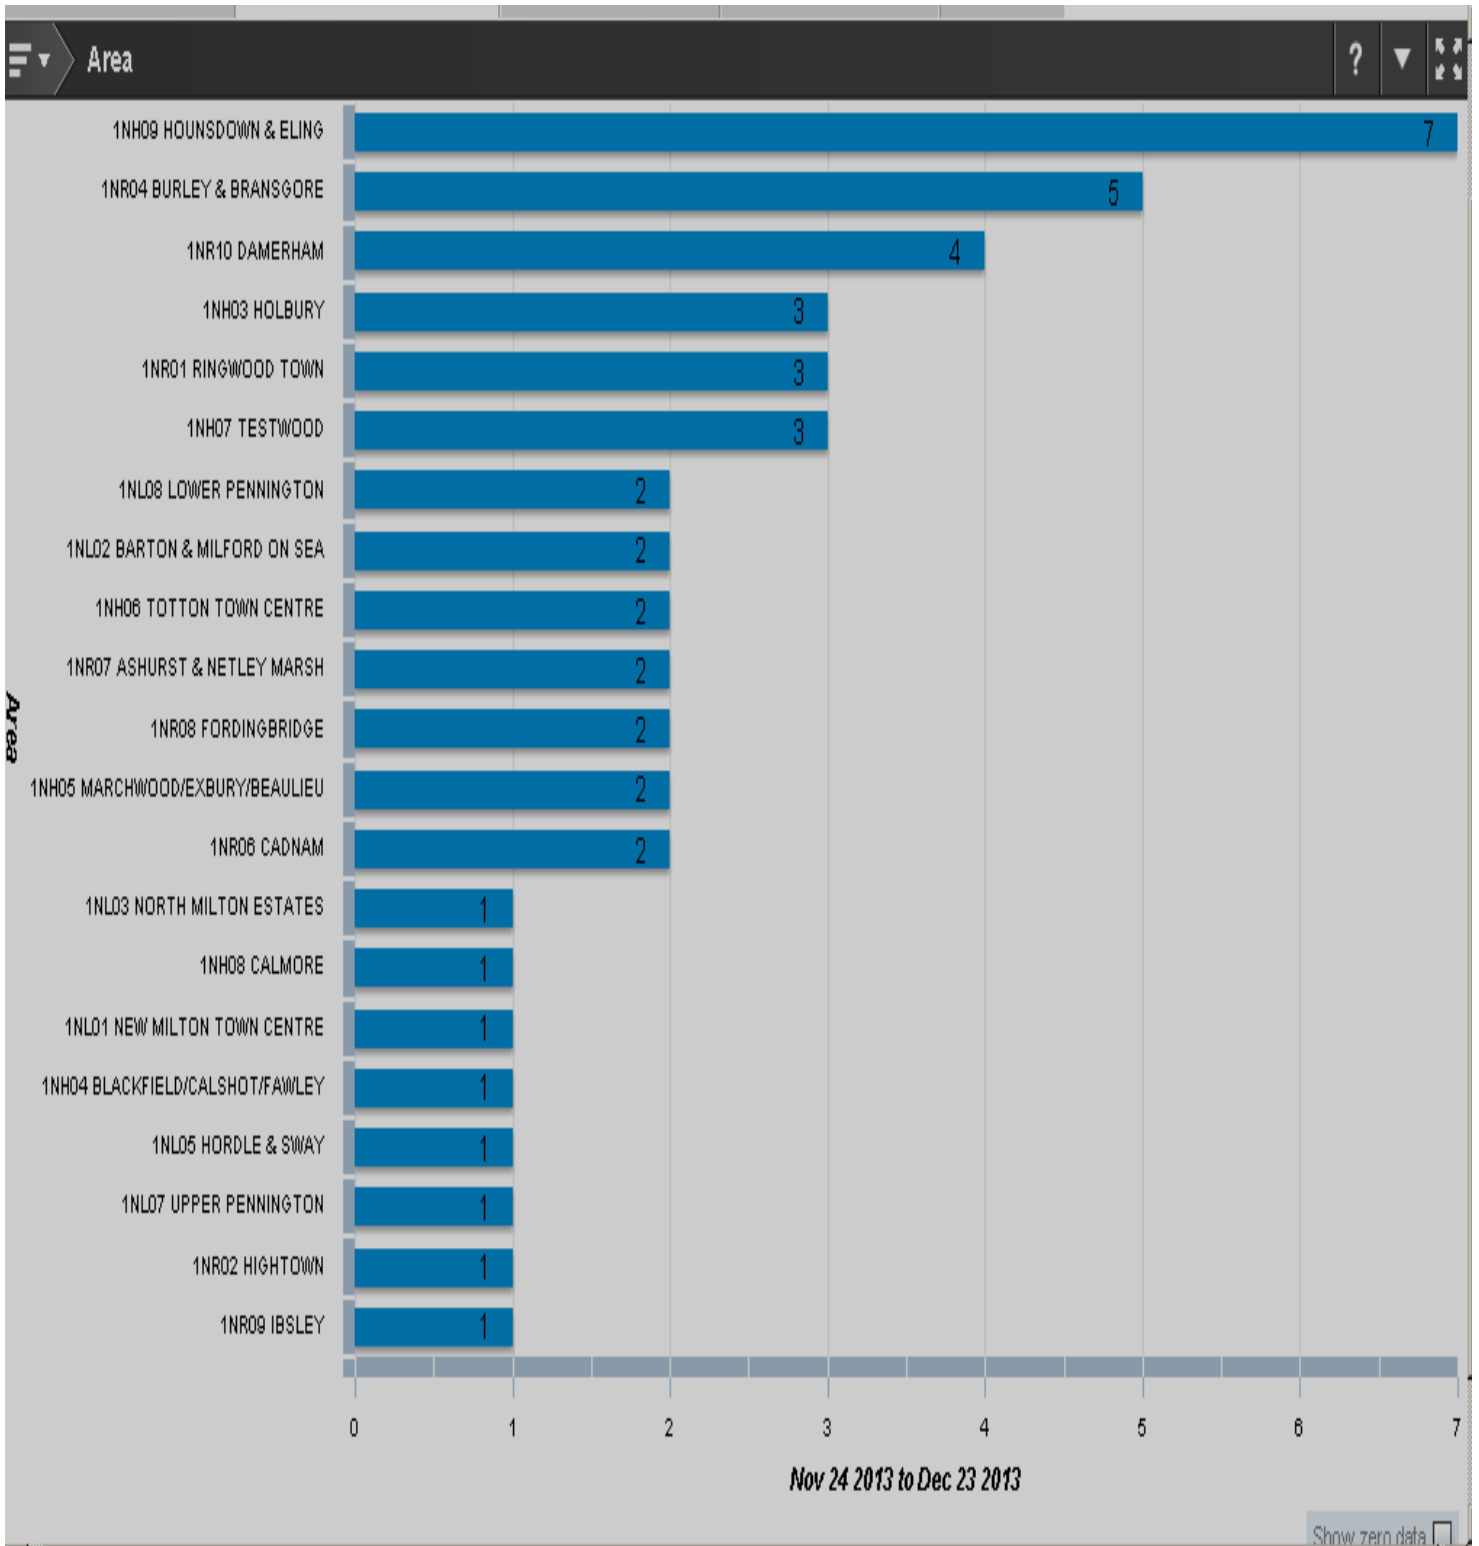

More information about phone scams can be found at www.thinkjessica.com

New Forest North Sector- Last 7 Days

New Forest East Sector- Last 7 Days

New Forest South Sector- Last 7 Days

Recorded Incidents of ASB last 7 Days by Area

Recorded Incidents of ASB in Last 30 Days by Area

Recorded Incidents of Damage in Last 30 days by Area

Recorded Incidents of Theft, Burglary or Robbery in Last 7 Days

Recorded Incidents of Theft, Burglary or Robbery in the Last 30 days

Recorded Incidents of Vehicle Crime (Theft From & Theft of Motor Vehicle) in Last 30 Days

Road Traffic Incidents(RTI's) Last 30 Days

Recorded Drug Incidents in The Last 3 Months

COUNTRY WATCH

Western Weekly: