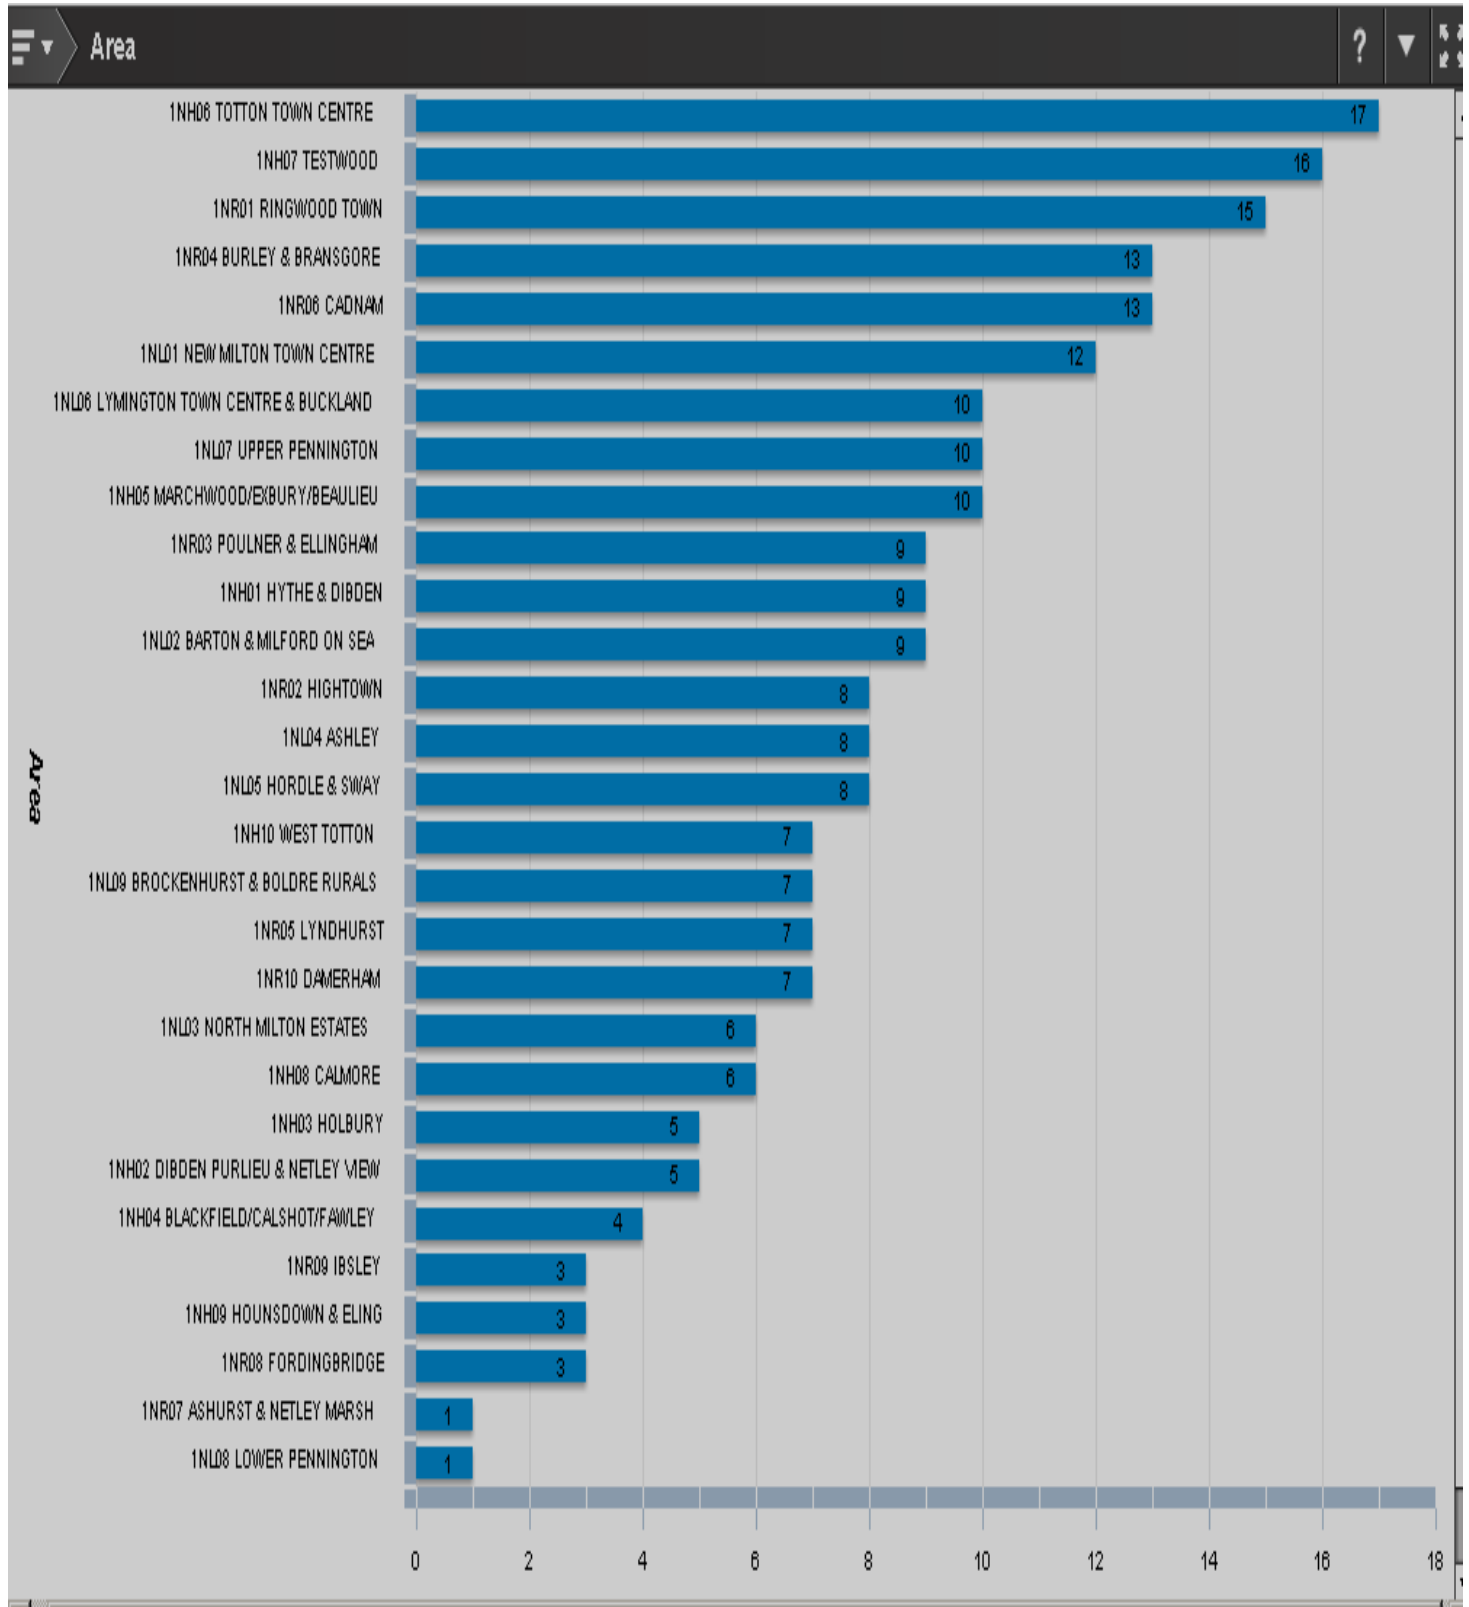

More information about phone scams can be found at www.thinkjessica.com

New Forest North Sector- Last 7 Days

New Forest East Sector- Last 7 Days

New Forest South Sector- Last 7 Days

Recorded Incidents of ASB last 7 Days by Area

Recorded Incidents of ASB in Last 30 Days by Area

Recorded Incidents of Damage in Last 30 days by Area

Recorded Incidents of Theft, Burglary or Robbery in Last 7 Days

Recorded Incidents of Theft, Burglary or Robbery in the Last 30 days

Recorded Incidents of Vehicle Crime (Theft From & Theft of Motor Vehicle) in Last 30 Days

Road Traffic Incidents(RTI's) Last 30 Days

Recorded Drug Incidents in The Last 3 Months

COUNTRY WATCH

Western Weekly: