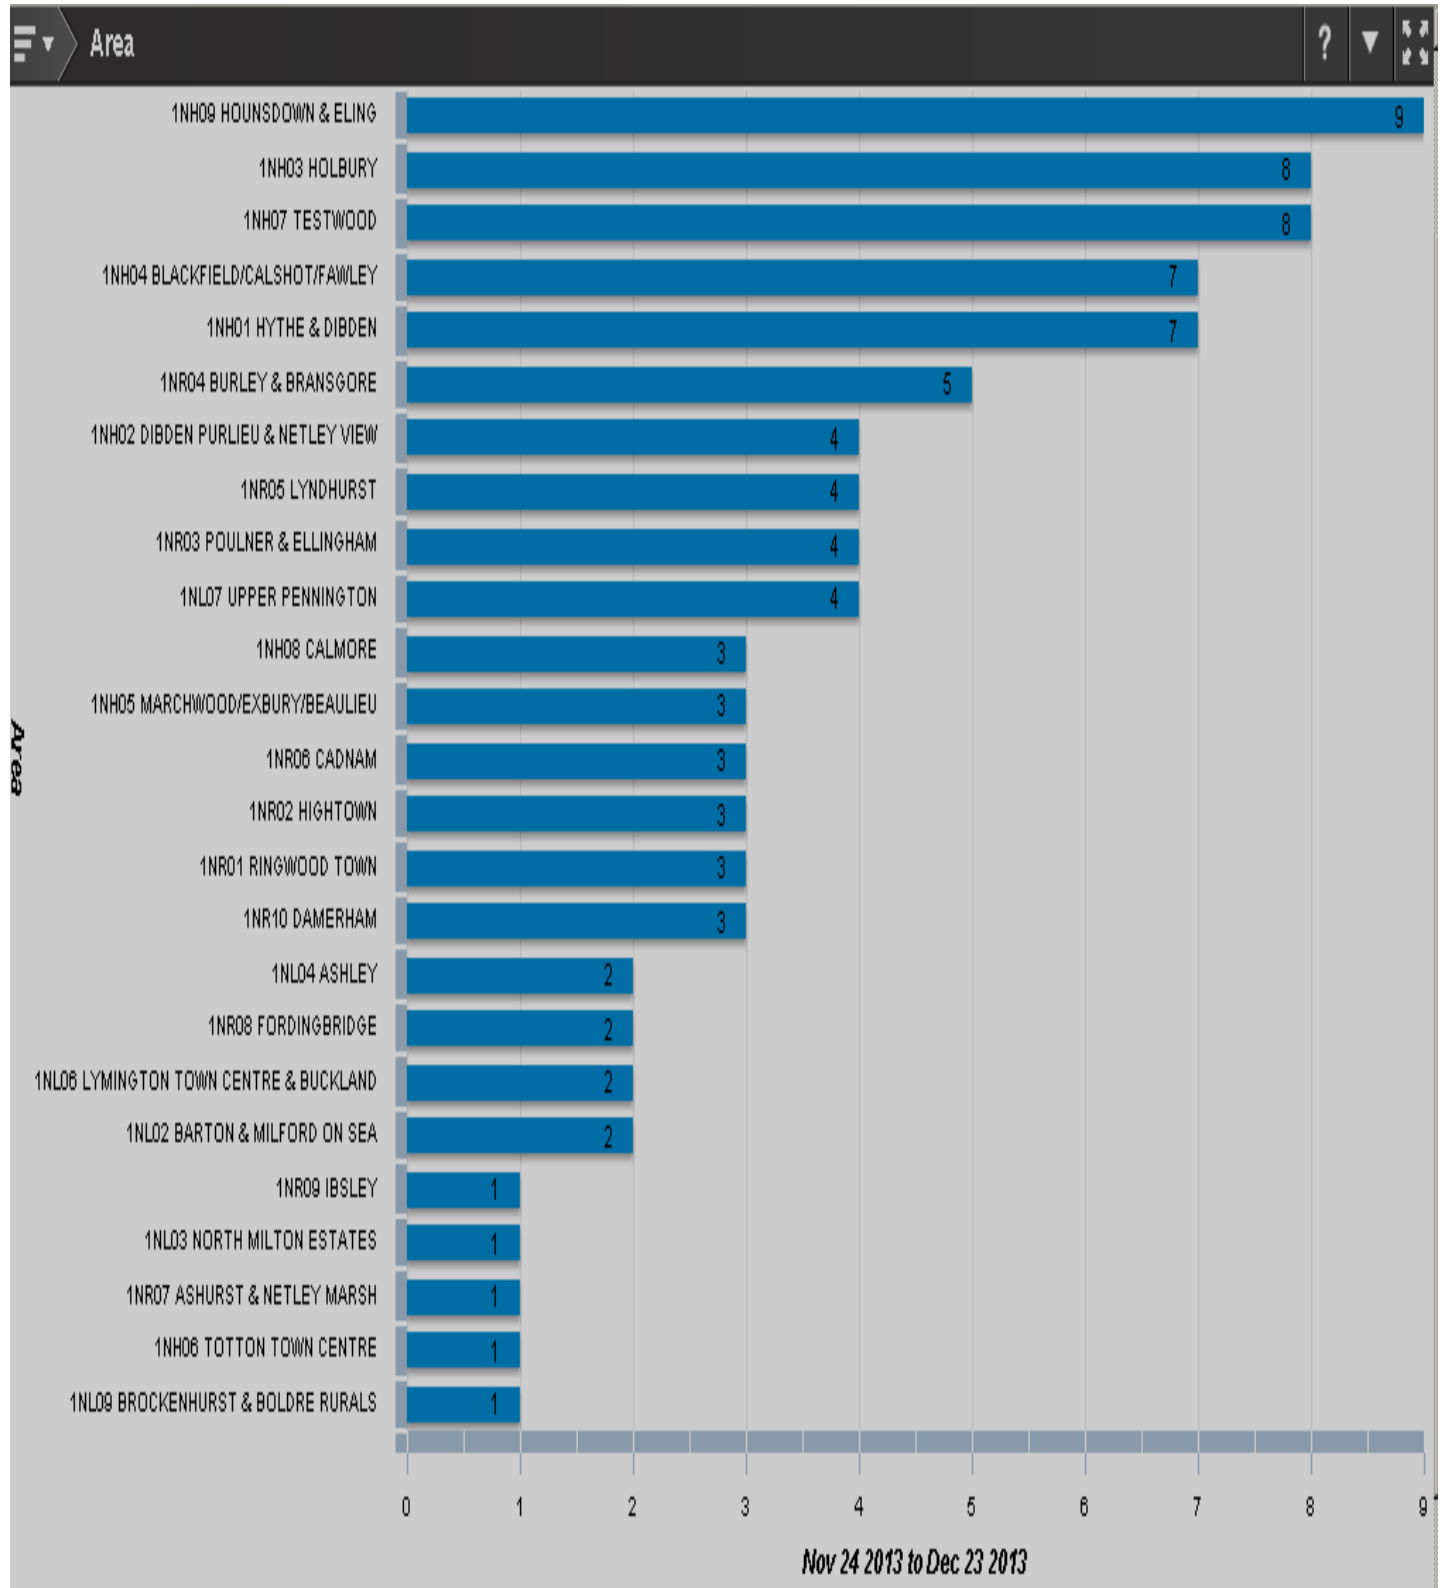

More information about phone scams can be found at www.thinkjessica.com

New Forest North Sector- Last 7 Days

New Forest East Sector- Last 7 Days

New Forest South Sector- Last 7 Days

Recorded Incidents of ASB last 7 Days by Area

Recorded Incidents of ASB in Last 30 Days by Area

Recorded Incidents of Damage in Last 30 days by Area

Recorded Incidents of Theft, Burglary or Robbery in Last 7 Days

Recorded Incidents of Theft, Burglary or Robbery in the Last 30 days

Recorded Incidents of Vehicle Crime (Theft From & Theft of Motor Vehicle) in Last 30 Days

Road Traffic Incidents(RTI's) Last 30 Days

Recorded Drug Incidents in The Last 3 Months

COUNTRY WATCH

Western Weekly: