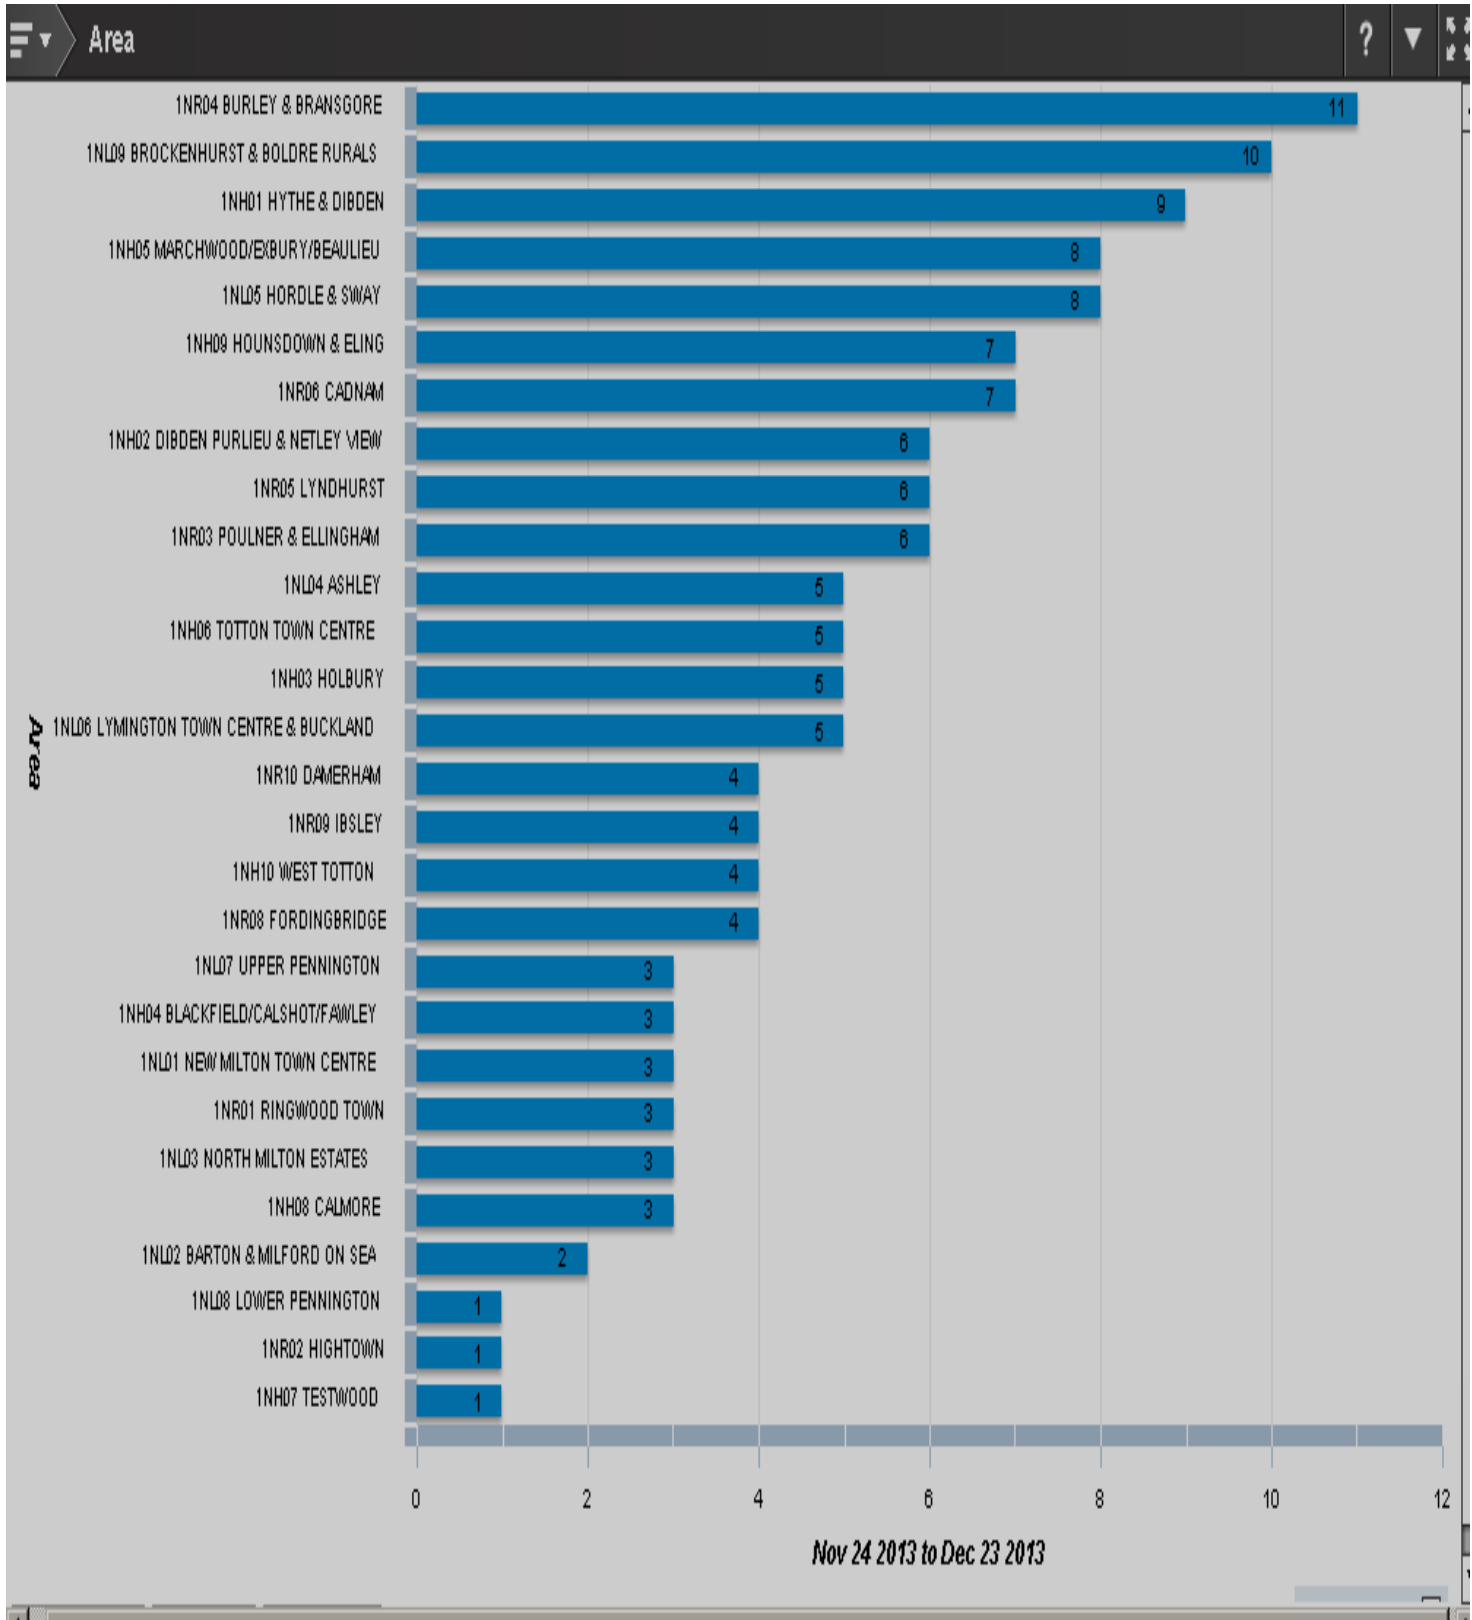

More information about phone scams can be found at www.thinkjessica.com

New Forest North Sector- Last 7 Days

New Forest East Sector- Last 7 Days

New Forest South Sector- Last 7 Days

Recorded Incidents of ASB last 7 Days by Area

Recorded Incidents of ASB in Last 30 Days by Area

Recorded Incidents of Damage in Last 30 days by Area

Recorded Incidents of Theft, Burglary or Robbery in Last 7 Days

Recorded Incidents of Theft, Burglary or Robbery in the Last 30 days

Recorded Incidents of Vehicle Crime (Theft From & Theft of Motor Vehicle) in Last 30 Days

Road Traffic Incidents(RTI's) Last 30 Days

Recorded Drug Incidents in The Last 3 Months

COUNTRY WATCH

Western Weekly: