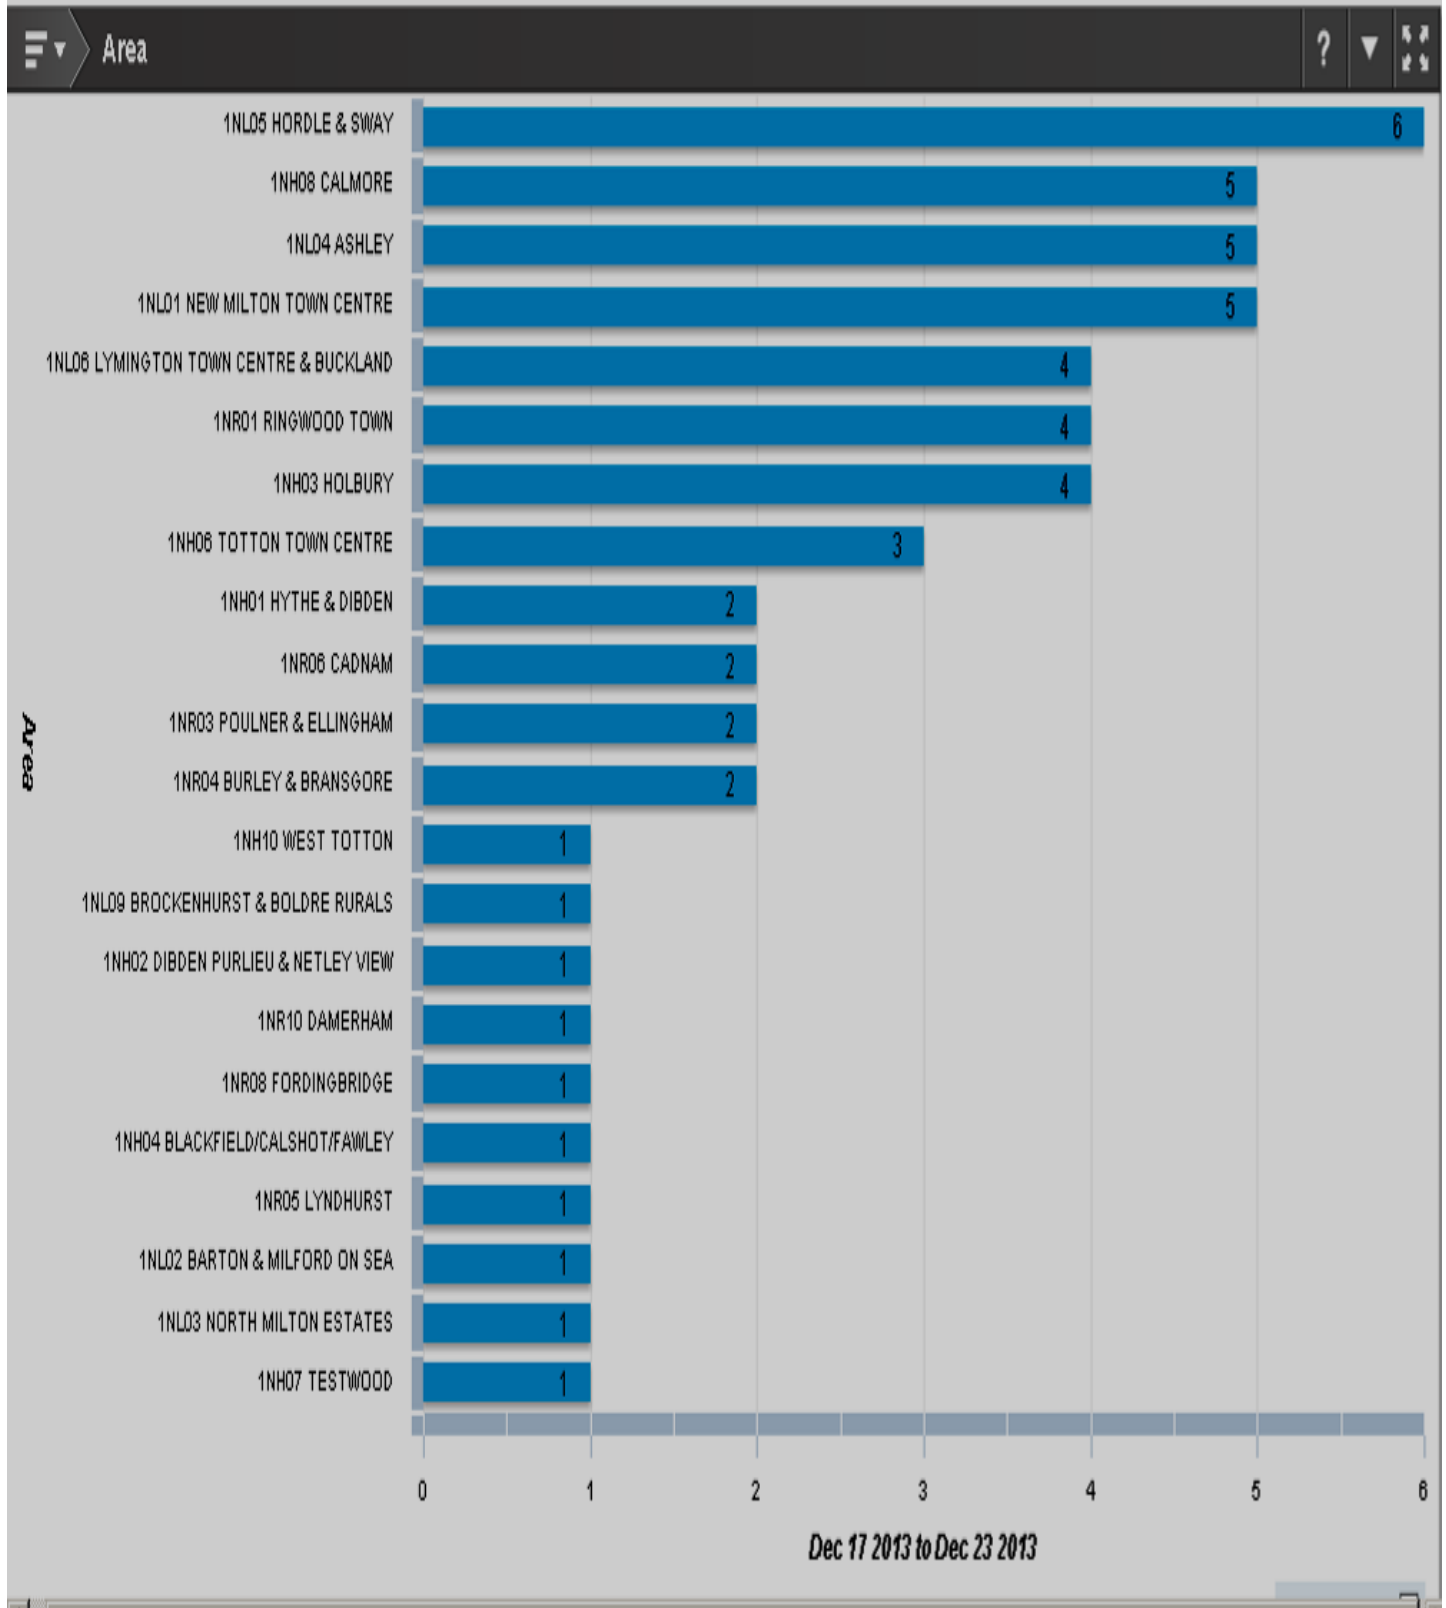

More information about phone scams can be found at www.thinkjessica.com

New Forest North Sector- Last 7 Days

New Forest East Sector- Last 7 Days

New Forest South Sector- Last 7 Days

Recorded Incidents of ASB last 7 Days by Area

Recorded Incidents of ASB in Last 30 Days by Area

Recorded Incidents of Damage in Last 30 days by Area

Recorded Incidents of Theft, Burglary or Robbery in Last 7 Days

Recorded Incidents of Theft, Burglary or Robbery in the Last 30 days