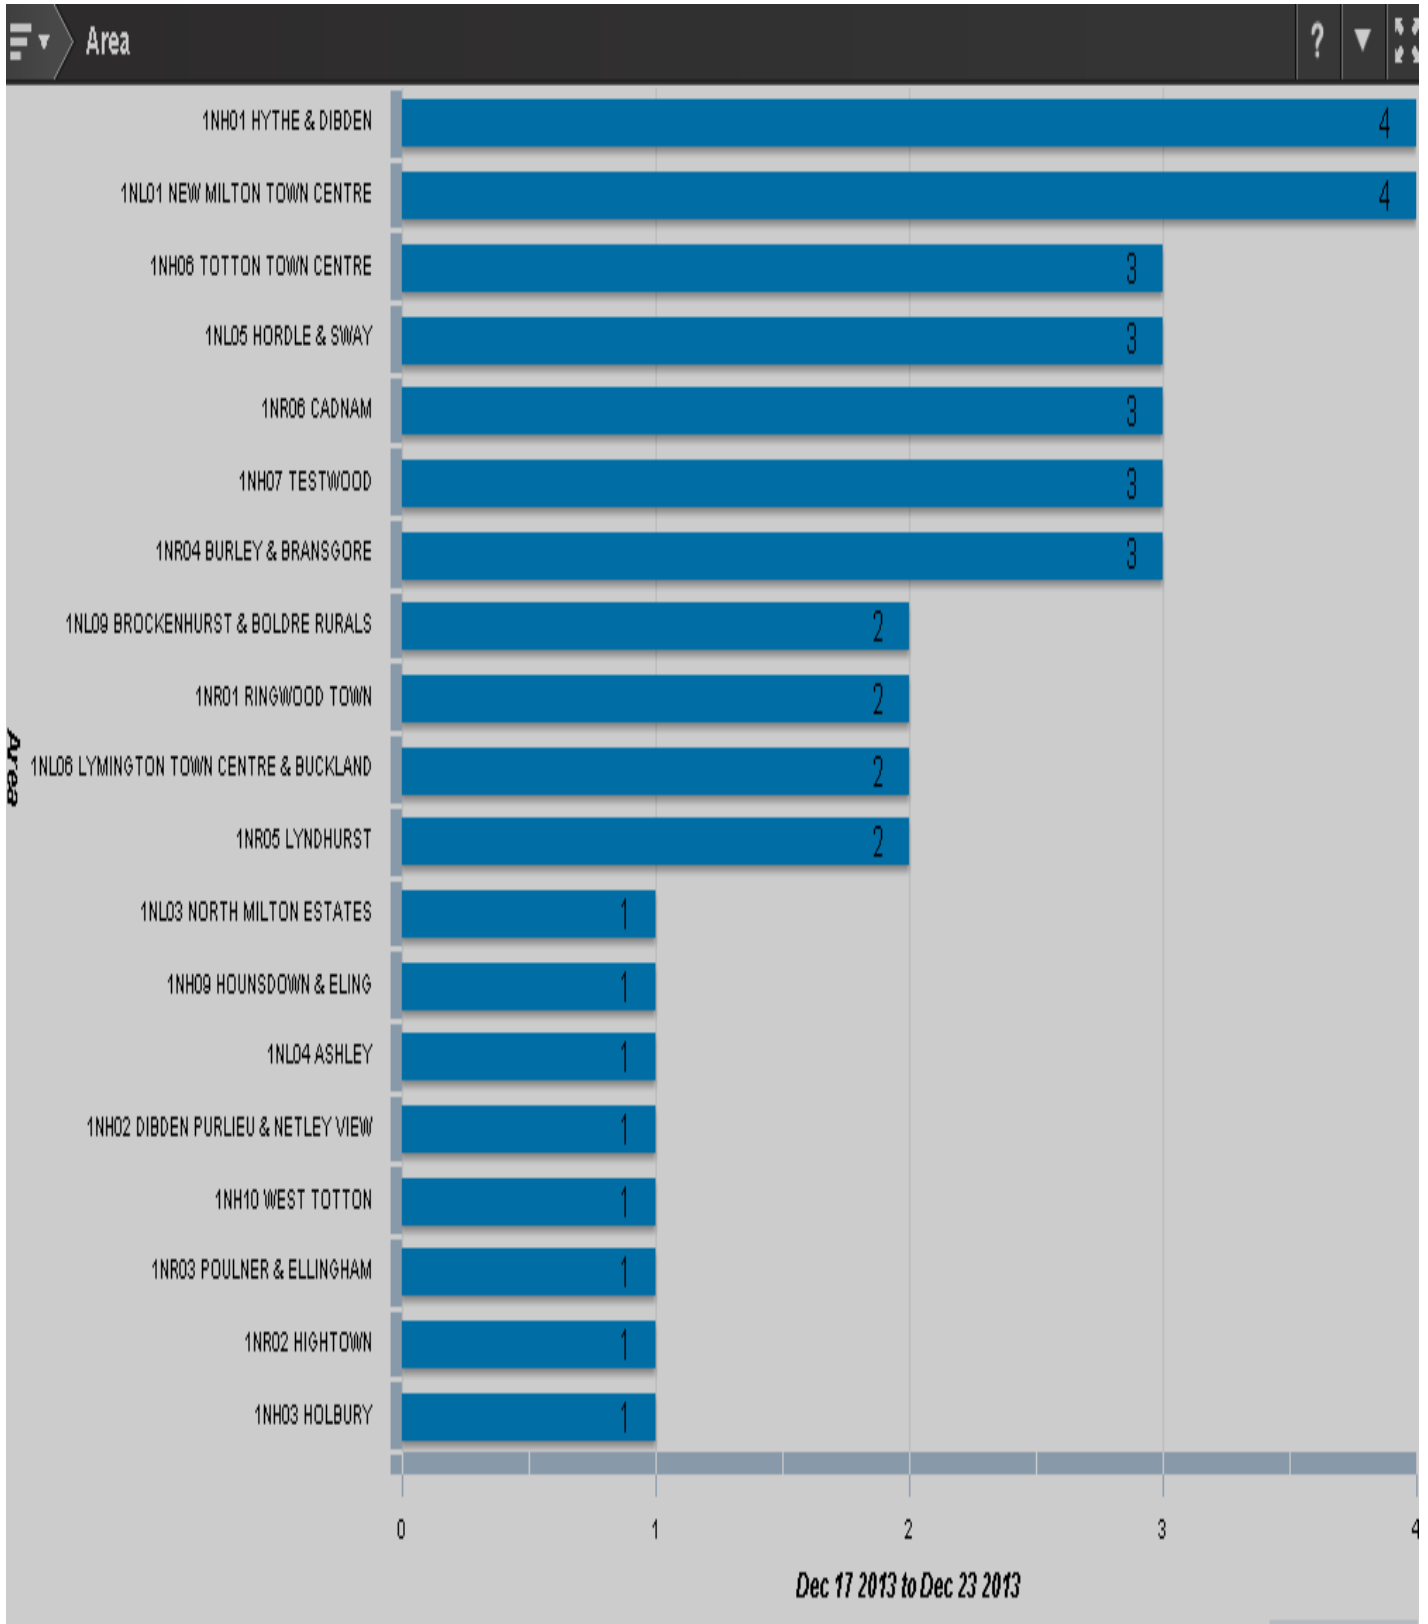

More information about phone scams can be found at www.thinkjessica.com

New Forest North Sector- Last 7 Days

New Forest East Sector- Last 7 Days

New Forest South Sector- Last 7 Days

Recorded Incidents of ASB last 7 Days by Area

Recorded Incidents of ASB in Last 30 Days by Area

Recorded Incidents of Damage in Last 30 days by Area

Recorded Incidents of Theft, Burglary or Robbery in Last 7 Days

Recorded Incidents of Theft, Burglary or Robbery in the Last 30 days